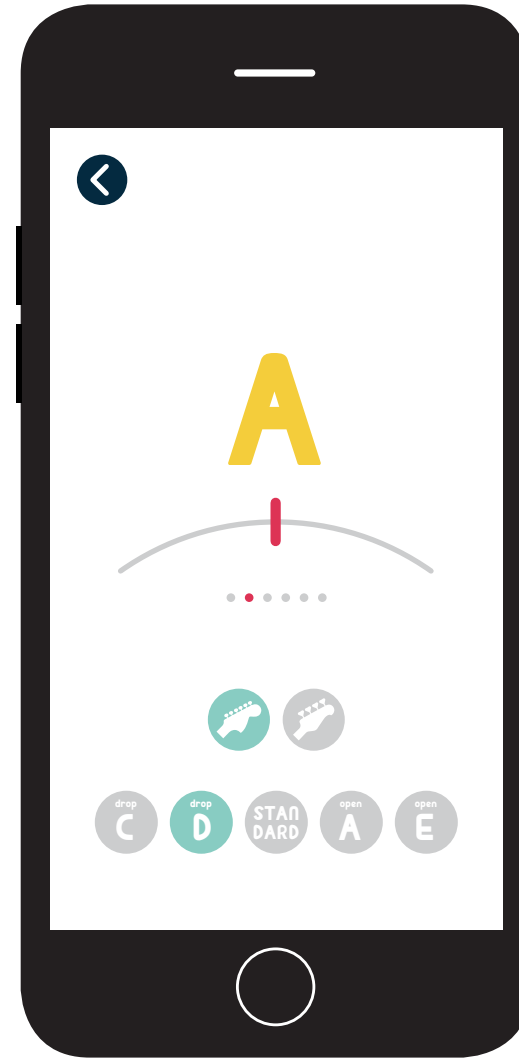

## SIMPLETUNE

My idea is a clean and easy to read simple guitar tuner app for new and experienced guitar and bass players. It will be minimal in design, easy to read and understand, and to discover new tunings, making it fun and inviting to new guitar and bass players.

***The easiest way to stay in tune.***

The app will be for guitar and bass players who need to keep their instruments in tune (everyone). It will make use of the phones internal microphone and listen to the audio to determine the current guitar pitch. From the home screen, the user will be able to select the instrument type, some of the common tunings, and be able to see the current pitch.

Image icons

1

2

3

4

Other elements

1

2

3

4

Main / Home Screen

Lower Level Screen